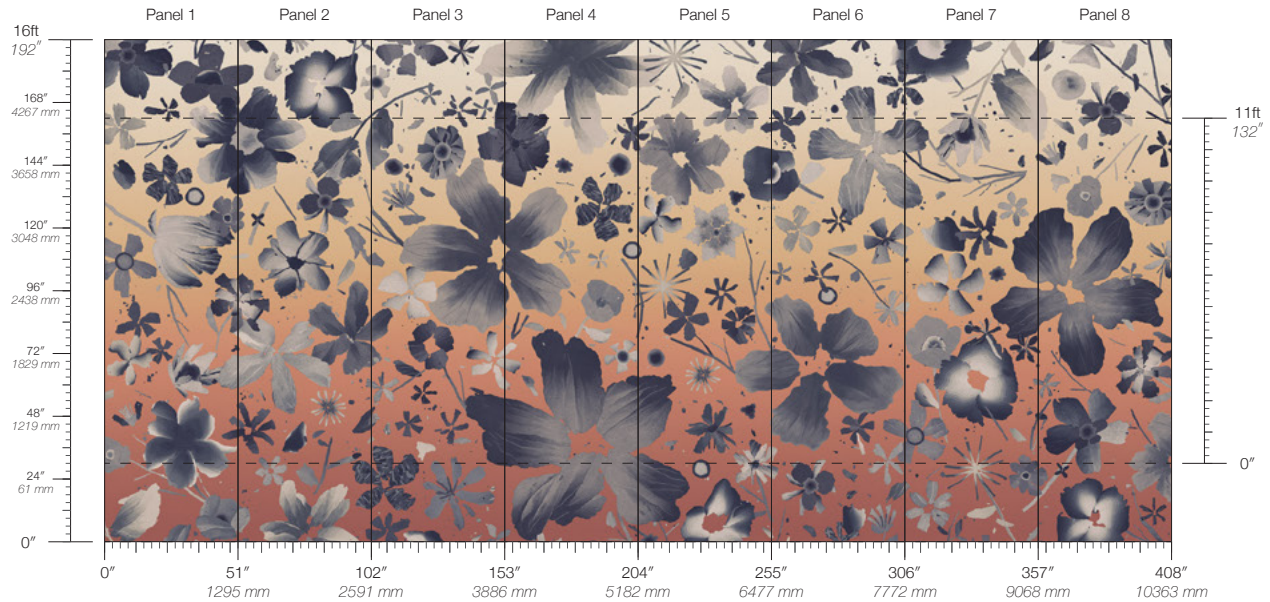

Botanica Vitality

Suitable for residential and commercial projects

COLOR
Vitality

ITEM
6208

CONTENT
Type II PVC-Free TPO

PANEL WIDTH
51" / 1295 mm trimmed

PANEL HEIGHT
132" / 3353 mm standard
192" / 4877 mm extended

REPEAT
Non-repeating

STOCK
Made to order

LEAD TIME
4 weeks to print

MINIMUM
1 panel

PRICE
Available upon request

ORIGIN
USA

DETAILS
Custom options available

MAINTENANCE
Water-based cleanser

ENVIRONMENTAL
Recycled Content
Phthalate Free
Low VOC
HPD Available

SPECS
100% TPO face
Non-woven backing
18 oz per linear yard
480 g per linear meter
Woven surface texture

TESTING
(US) ASTM E84 Adhered Class A
(EU) EN 15102 class B, s2
NFPA 286 class A
CCC-W-408D type II
W-101 type II class A

CONTACT
sales@calicowallpaper.com
+1 718 243 1705
57 Lispenard Street
New York, NY 10013 USA

DISCLAIMER
Refer to our website to see the full mural artwork. Reference the physical sample for color and texture. Panel maps represent mural artwork only.